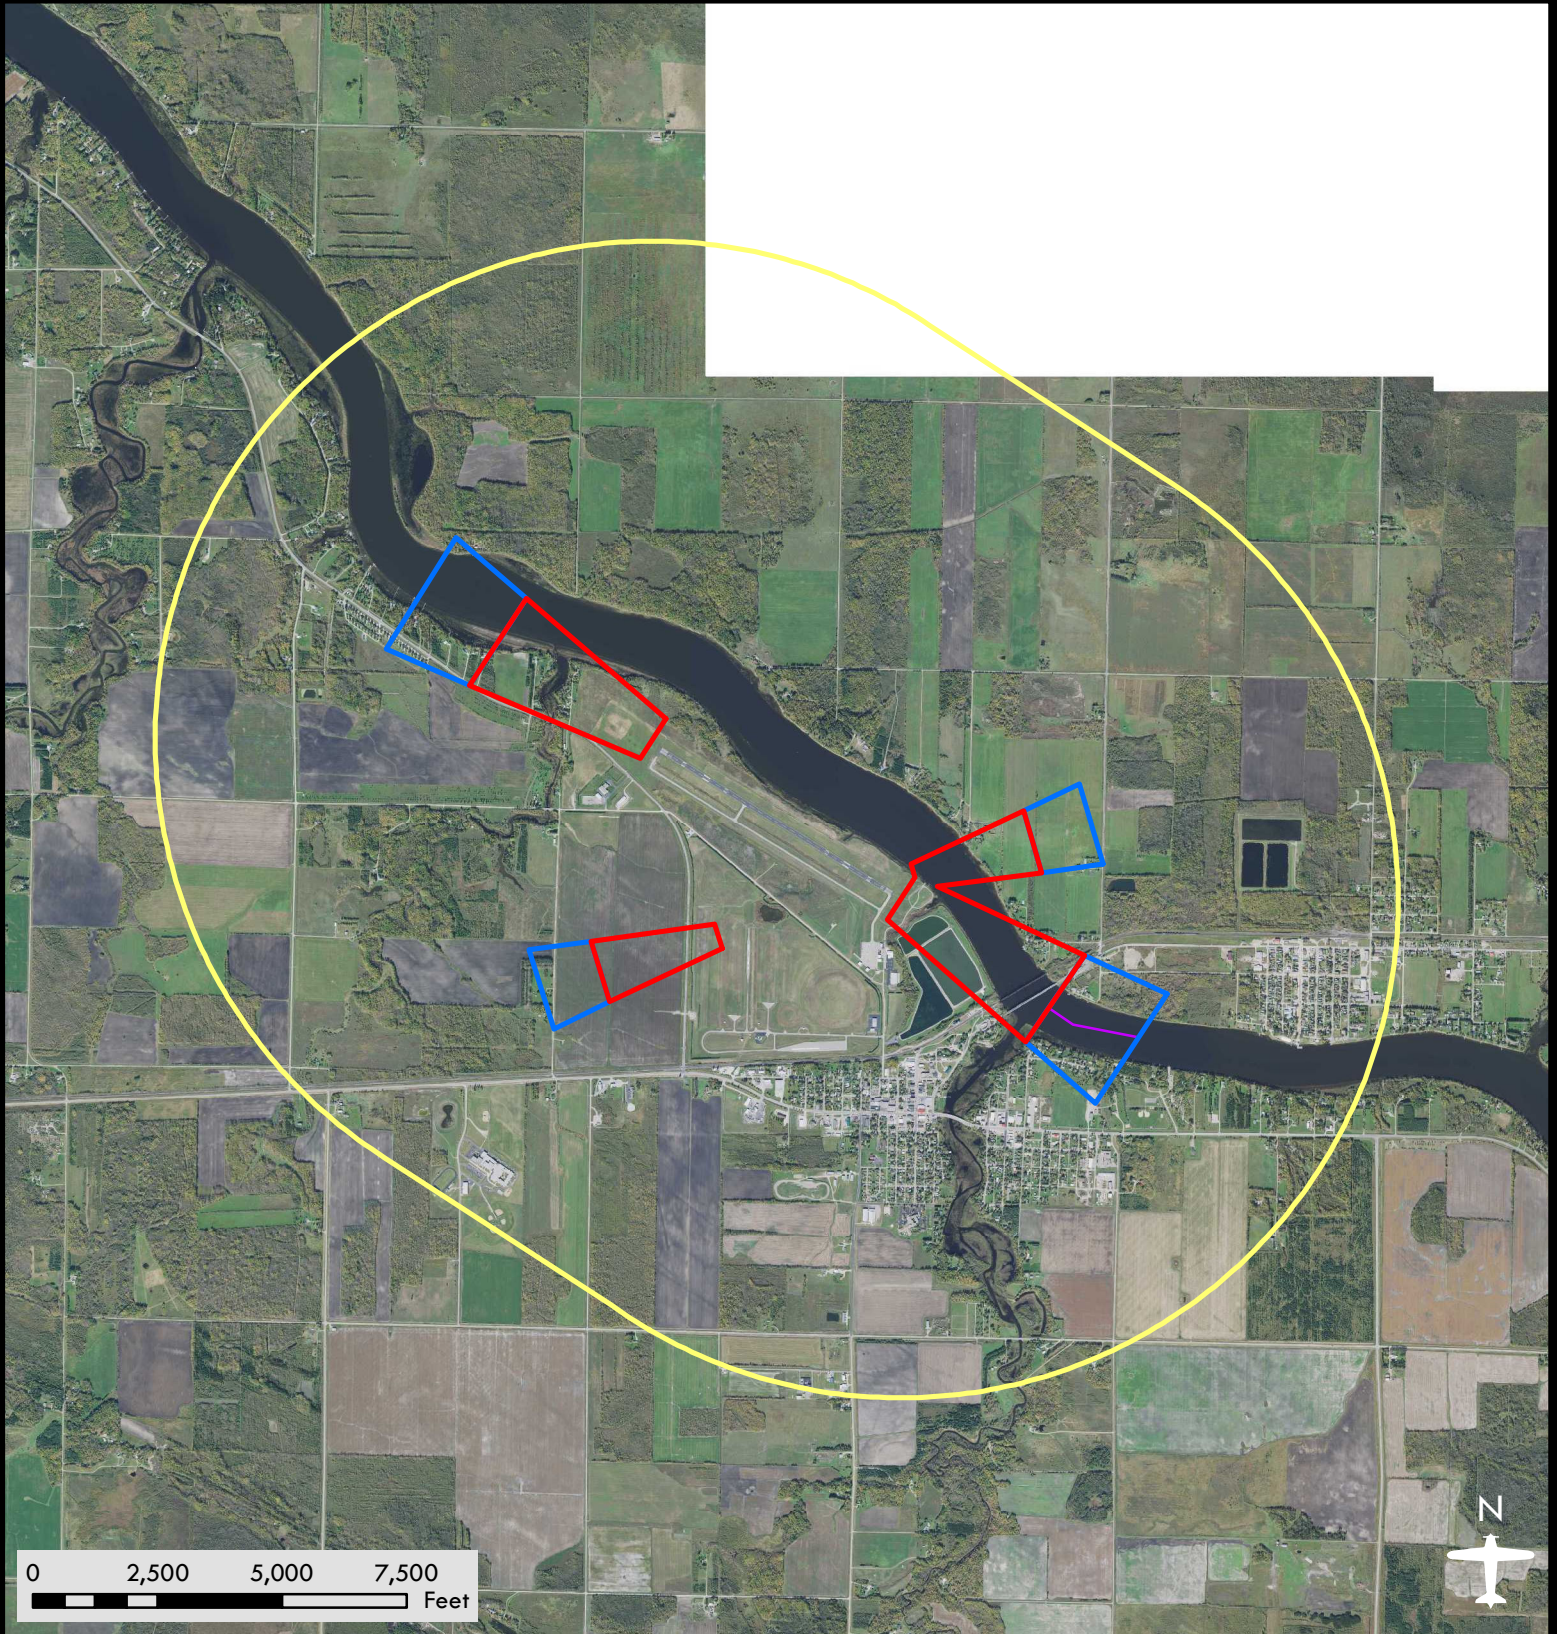

# Baudette International Airport

Airport Safety Zones

Date: 08/08/2018

## Legend

-  Zone A
-  Zone B
-  Zone C
-  ERN

**DISCLAIMER:** This is not an official zoning map. To view the official map and ordinance for this airport, please visit the Airport Zoning Information Warehouse at <https://www.dot.state.mn.us/aero/planning/zoning-warehouse.html>. The State of Minnesota makes no representations or warranties expressed or implied, with respect to the reuse of the data provided herewith regardless of its format or the means of its transmission. There is no guarantee or representation to the user as to the accuracy, currency, suitability, or reliability of this data for any purpose. The user accepts the data "as is." The State of Minnesota assumes no responsibility for loss or damage incurred as a result of any user's reliance on this data. All maps and other material provided herein are protected by copyright. Permission is granted to copy and use the materials herein.